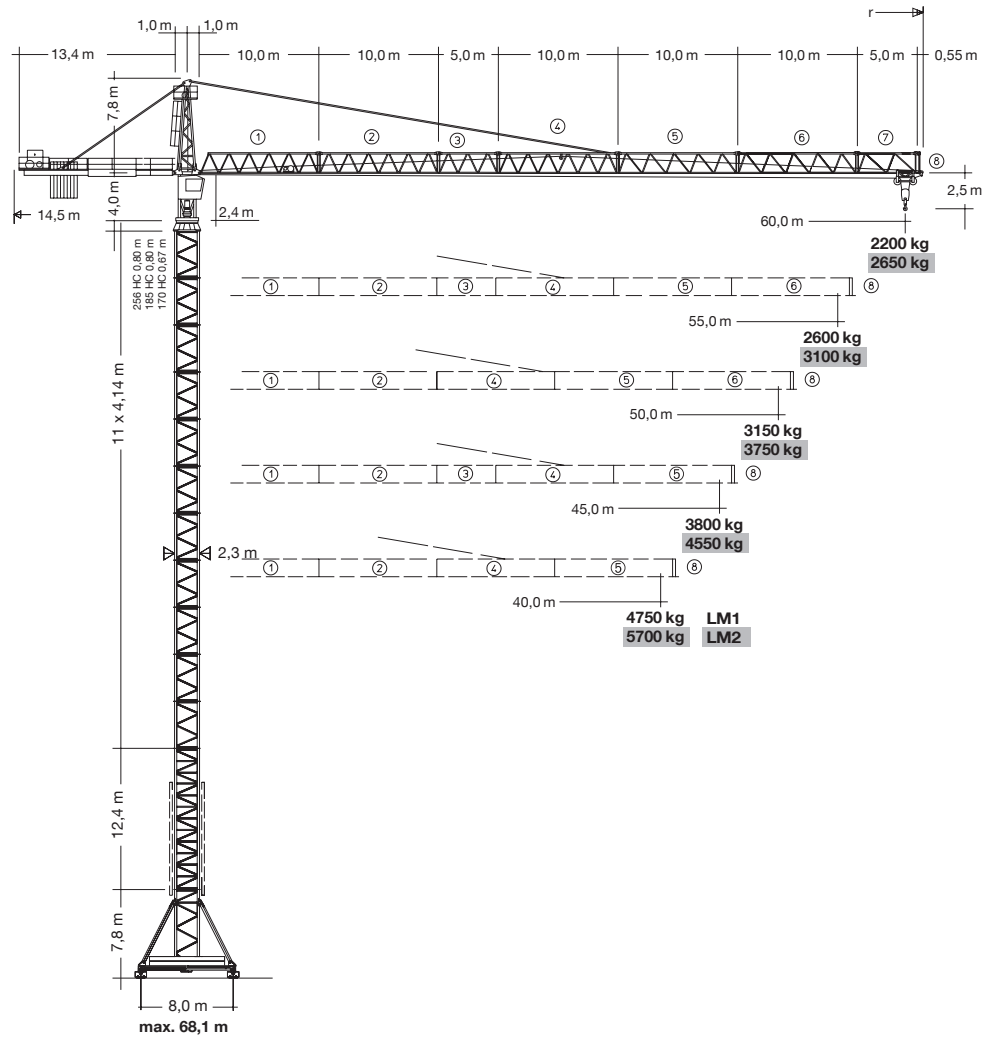

HUTCHIES

CRANES & HOISTS

CRANE / NON-LUFFING

180 EC-H10

LIEBHERR

Liebherr cranes have an unmistakable silhouette. Hutchies' EC-H is a mid-range lifter and is suitable for large projects, which can take advantage of the long jib length and wide swing radius.

SPECIFICATIONS

Max jib length	60 m
Capacity at max length	2.2 t
Max radius	61.6 m
Max capacity	10 t
Engine type	Electric

WEIGHT MAX	RADIUS MAX	24 m	26 m	28 m	30 m	32 m	34 m	36 m	38 m	40 m	42 m	45 m	48 m	50 m	52 m	55 m	58 m	60 m
10.0 t	60 m	6.92 t	6.31 t	5.79 t	5.34 t	4.94 t	4.60 t	4.29 t	4.01 t	3.76 t	3.54 t	3.24 t	2.98 t	2.82 t	2.68 t	2.48 t	2.30 t	2.20 t
10.0 t	55 m	7.19 t	6.56 t	6.02 t	5.55 t	5.14 t	4.79 t	4.47 t	4.18 t	3.92 t	3.69 t	3.38 t	3.11 t	2.95 t	2.80 t	2.60 t		
10.0 t	50 m	7.60 t	6.94 t	6.37 t	5.88 t	5.45 t	5.08 t	4.74 t	4.44 t	4.17 t	3.93 t	3.60 t	3.32 t	3.15 t				
10.0 t	45 m	7.97 t	7.28 t	6.69 t	6.18 t	5.73 t	5.34 t	4.90 t	4.67 t	4.39 t	4.14 t	3.80 t						
10.0 t	40 m	8.57 t	7.83 t	7.20 t	6.66 t	6.18 t	5.76 t	5.39 t	5.05 t	4.75 t								